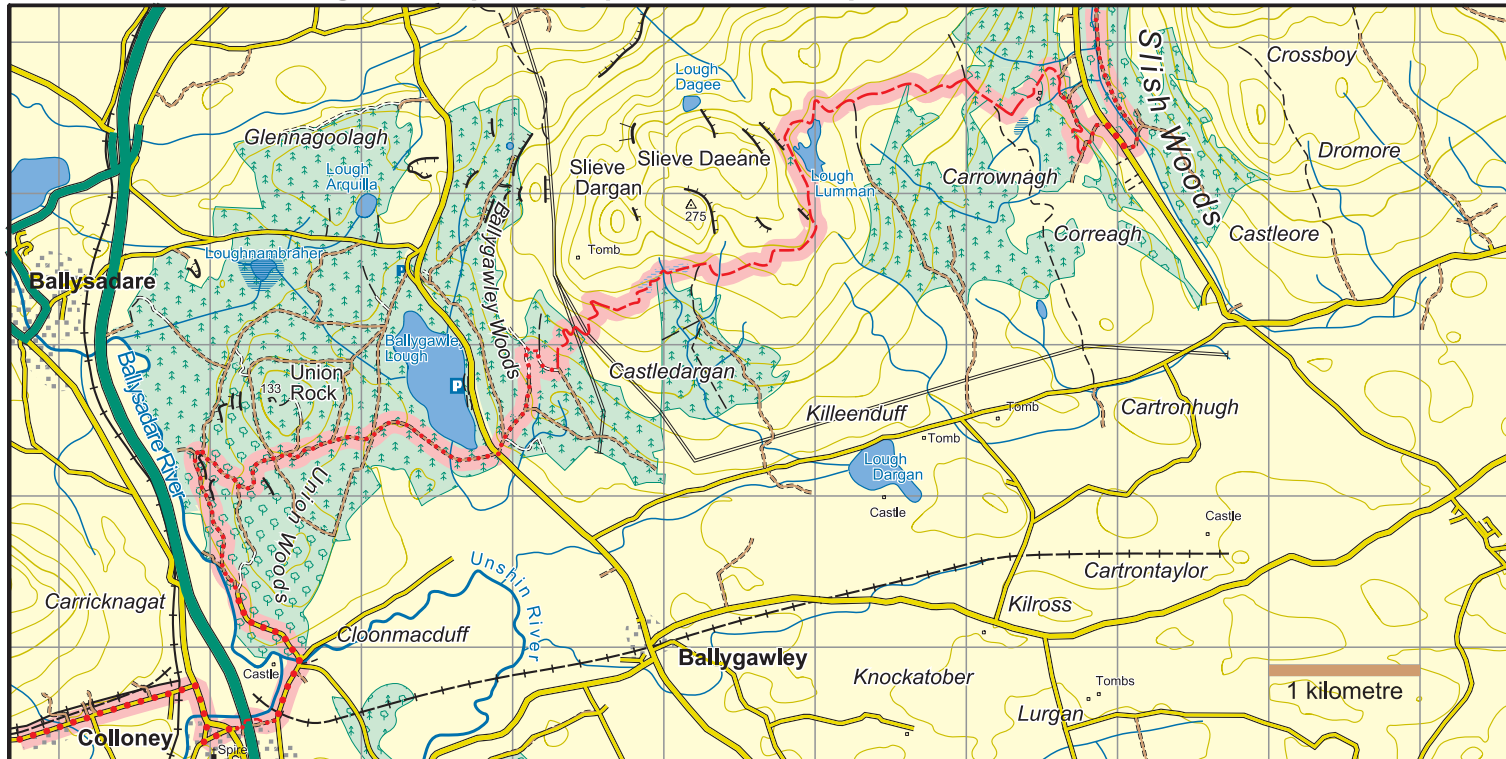

## Sligo Way : Map 6 Colloney to Slish Woods

	National Road
	Main Road
	Minor Road
	Forest/ Dirt Road
	Track
	Rough Path/ No path
	Major power line
	Railway
	County boundary
	Cliff - impassable/small
	Forest - conifer/deciduous
	Car Park
	Church

The National Trails Office encourages trail users to apply the Leave No Trace principles:

1. Plan ahead and prepare
2. Be considerate of others
3. Respect farm animals and wildlife
4. Travel and camp on durable ground
5. Leave what you find
6. Dispose of waste properly
7. Minimise the affects of fire