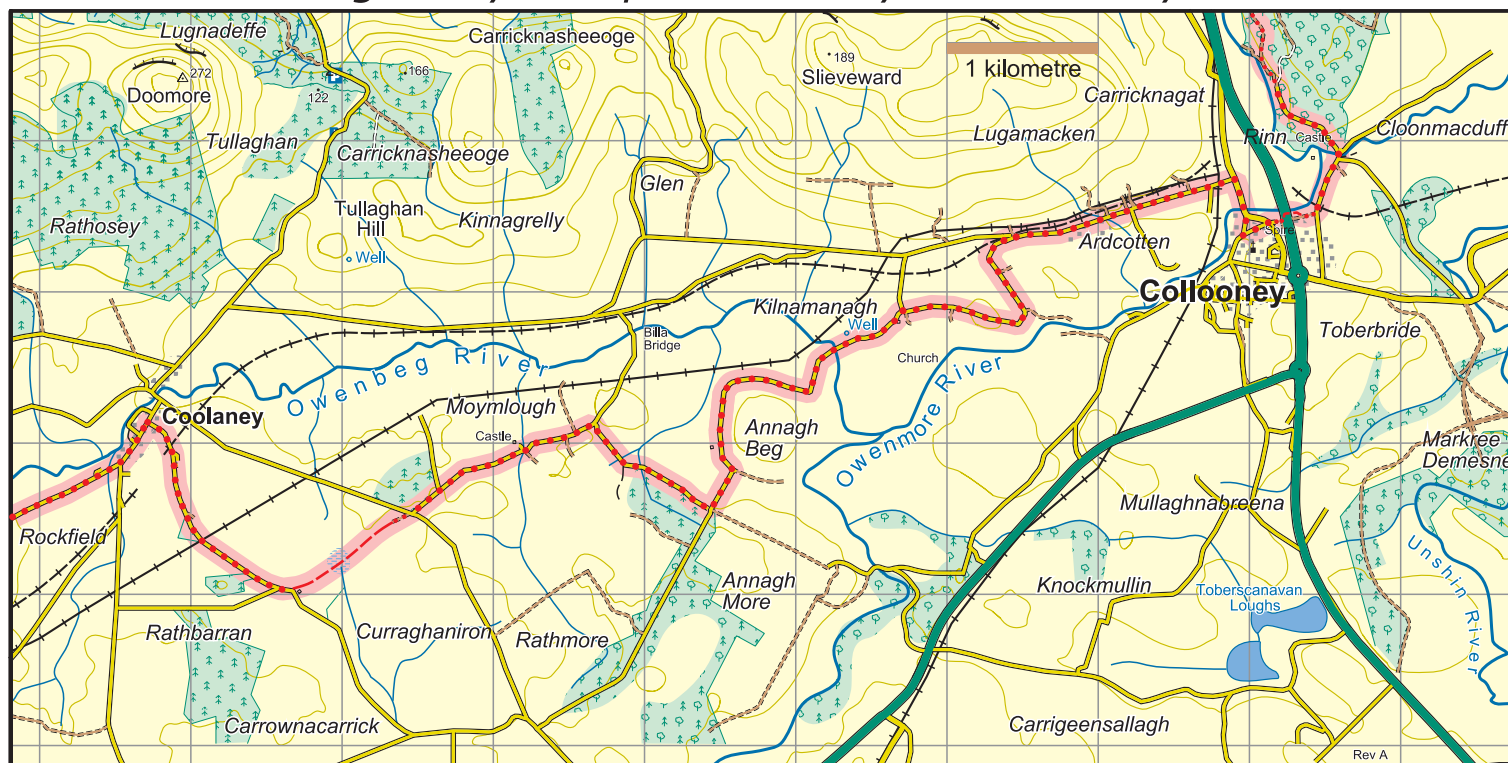

Sligo Way : Map 5 Coolaney to Collooney

The National Trails Office encourages trail users to apply the Leave No Trace principles:

1. Plan ahead and prepare
2. Be considerate of others
3. Respect farm animals and wildlife
4. Travel and camp on durable ground
5. Leave what you find
6. Dispose of waste properly
7. Minimise the affects of fire