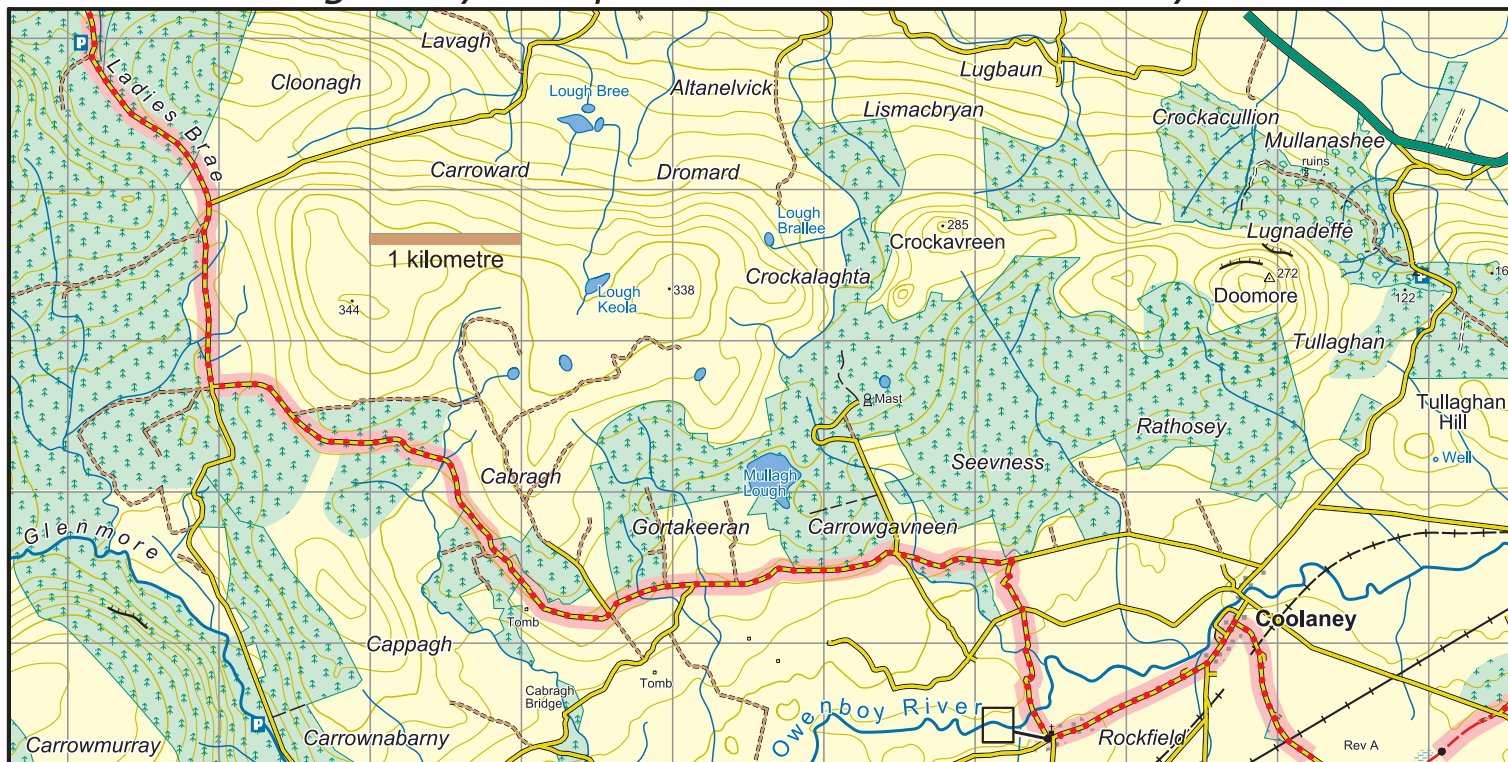

## Sligo Way : Map 4 Ladies Brae to Coolaney

	National Road
	Main Road
	Minor Road
	Forest/ Dirt Road
	Track
	Rough Path/ No path
	Major power line
	Railway
	County boundary
	Cliff - impassable/small
	Forest - conifer/deciduous
	Car Park
	Church

The National Trails Office encourages trail users to apply the Leave No Trace principles:

1. Plan ahead and prepare
2. Be considerate of others
3. Respect farm animals and wildlife
4. Travel and camp on durable ground
5. Leave what you find
6. Dispose of waste properly
7. Minimise the affects of fire