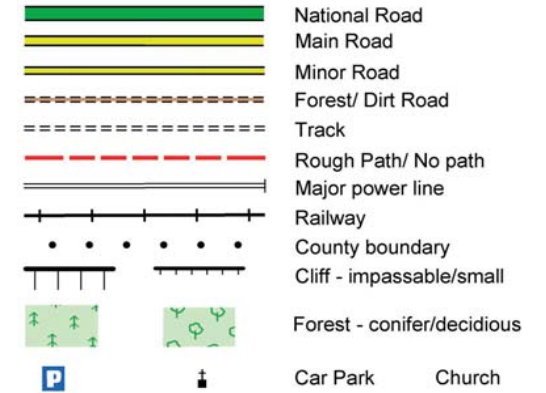

Sligo Way : Map 3 Dunowla to Ladies Brae

The National Trails Office encourages trail users to apply the Leave No Trace principles:

1. Plan ahead and prepare
2. Be considerate of others
3. Respect farm animals and wildlife
4. Travel and camp on durable ground
5. Leave what you find
6. Dispose of waste properly
7. Minimise the affects of fire