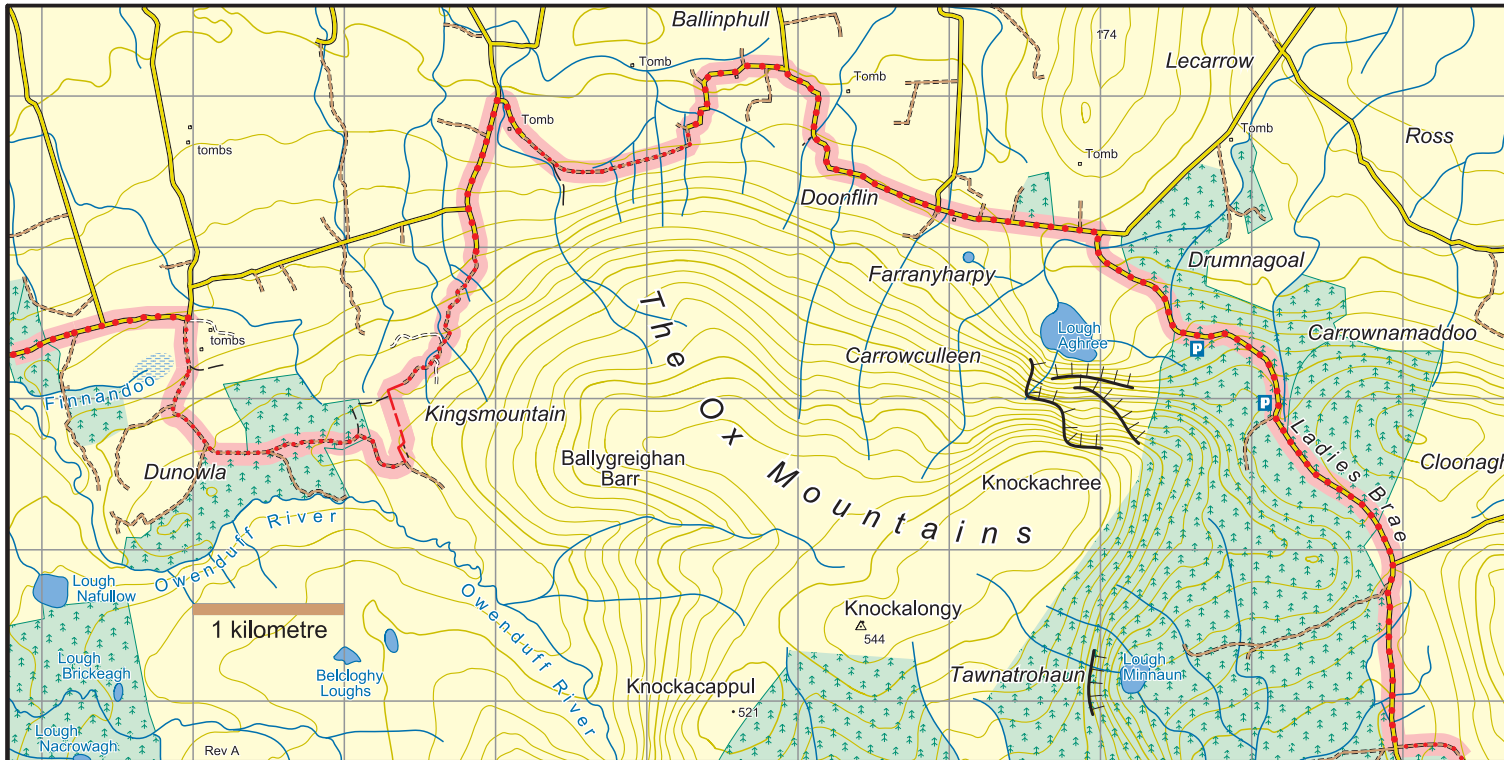

Sligo Way : Map 3 Dunowla to Ladies Brae

The National Trails Office encourages trail users to apply the Leave No Trace principles:

1. Plan ahead and prepare
2. Be considerate of others
3. Respect farm animals and wildlife
4. Travel and camp on durable ground
5. Leave what you find
6. Dispose of waste properly
7. Minimise the affects of fire