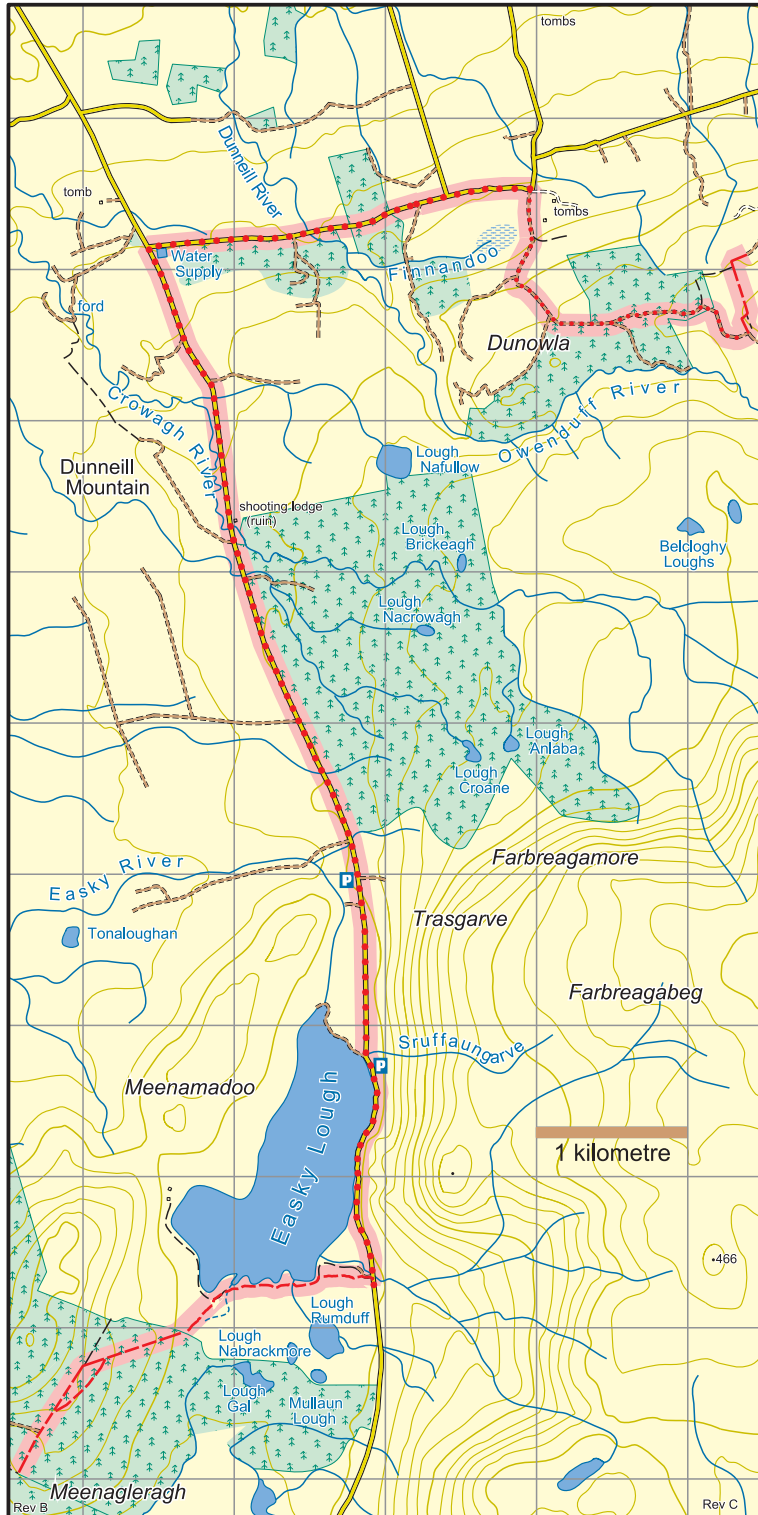

Sligo Way : Map 2 Easky Lough to Dunowla

	National Road
	Main Road
	Minor Road
	Forest/ Dirt Road
	Track
	Rough Path/ No path
	Major power line
	Railway
	County boundary
	Cliff - impassable/small
	Forest - conifer/deciduous
	Car Park
	Church

The National Trails Office encourages trail users to apply the Leave No Trace principles:

1. Plan ahead and prepare
2. Be considerate of others
3. Respect farm animals and wildlife
4. Travel and camp on durable ground
5. Leave what you find
6. Dispose of waste properly
7. Minimise the affects of fire