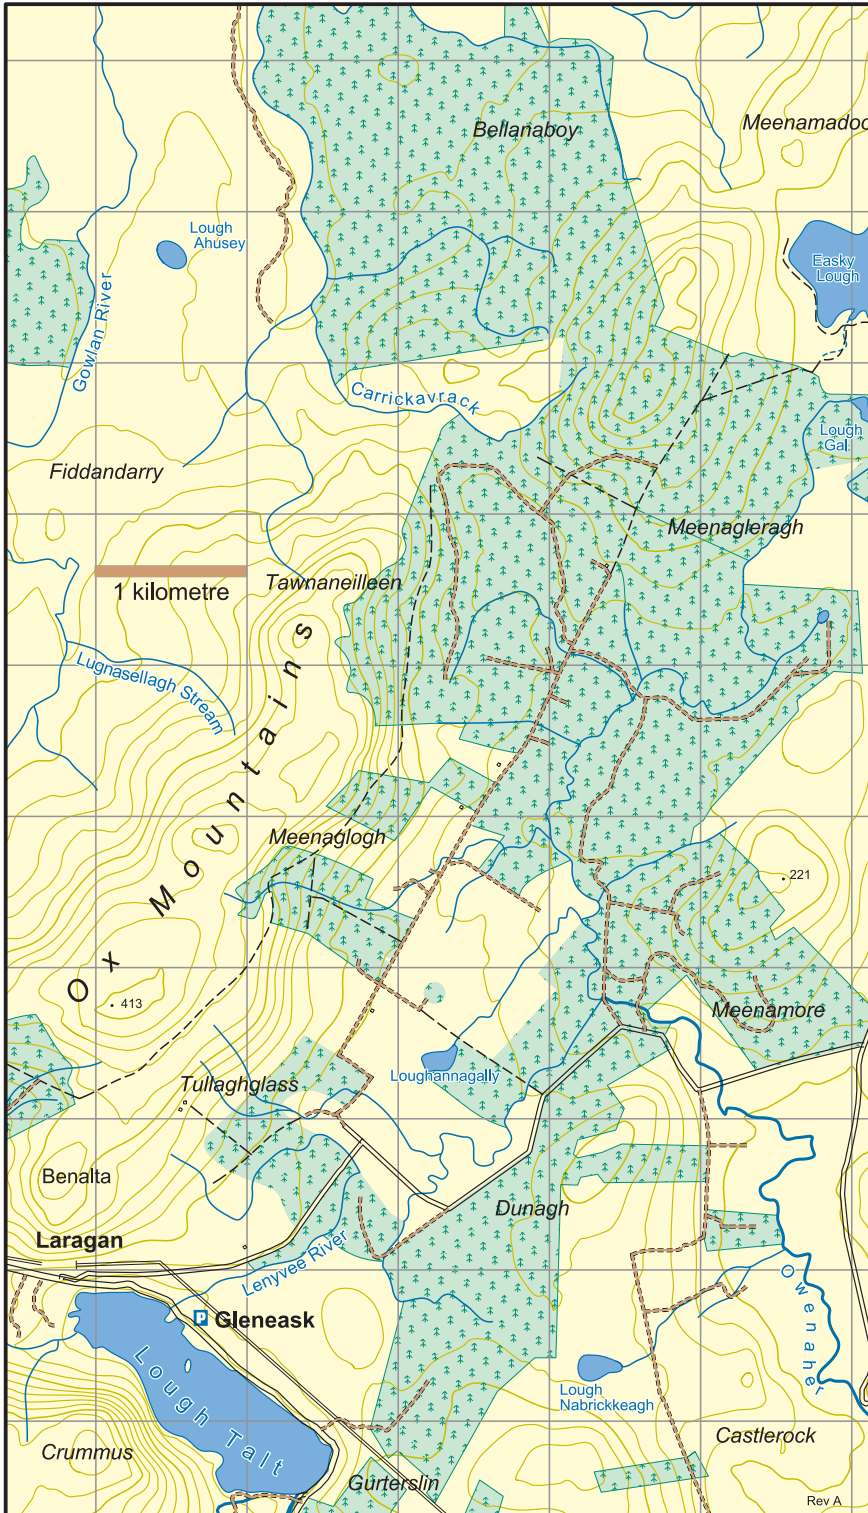

Sligo Way : Map 1

Lough Talt to Easky Lough

	National Road
	Main Road
	Minor Road
	Forest/ Dirt Road
	Track
	Rough Path/ No path
	Major power line
	Railway
	County boundary
	Cliff - impassable/small
	Forest - conifer/deciduous
	Car Park
	Church

The National Trails Office encourages trail users to apply the Leave No Trace principles:

1. Plan ahead and prepare
2. Be considerate of others
3. Respect farm animals and wildlife
4. Travel and camp on durable ground
5. Leave what you find
6. Dispose of waste properly
7. Minimise the affects of fire