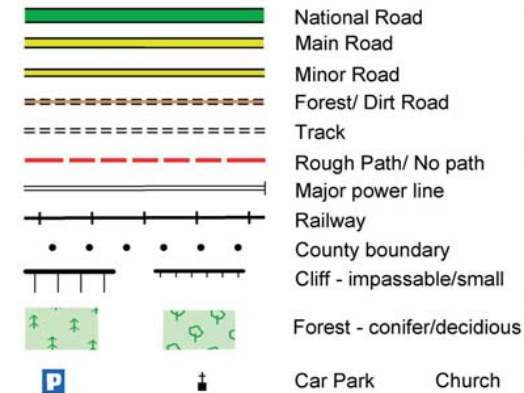

# Miners Way : Map 6 Geevagh to Lynch's Mountain

The National Trails Office encourages trail users to apply the Leave No Trace principles:

1. Plan ahead and prepare
2. Be considerate of others
3. Respect farm animals and wildlife
4. Travel and camp on durable ground
5. Leave what you find
6. Dispose of waste properly
7. Minimise the affects of fire