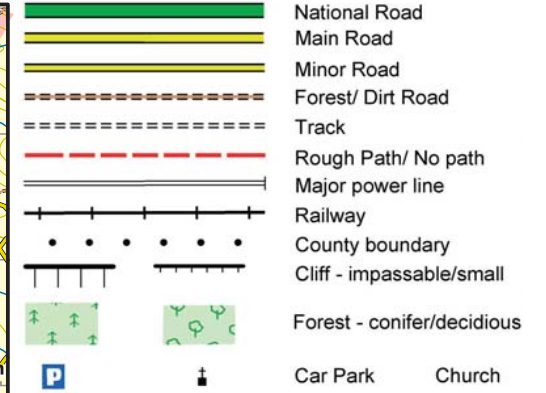

Miners Way & Historical Trail : Map 5 Castlebaldwin to Ballyfarnon & Geevagh

The National Trails Office encourages trail users to apply the Leave No Trace principles:

1. Plan ahead and prepare
2. Be considerate of others
3. Respect farm animals and wildlife
4. Travel and camp on durable ground
5. Leave what you find
6. Dispose of waste properly
7. Minimise the affects of fire

This map is made available from the National Trails Office/ Irish Sports Council, produced by EastWest mapping. The map is intended for personal use only and should not be modified, republished or transmitted in any form without the permission of the National Trails Office. The representation of a track or path on this map does not indicate a right of way. The map includes Ordnance Survey Ireland data made available for display under Ordnance Survey Ireland Permit No. 8658. © Ordnance Survey Ireland/ Government of Ireland.