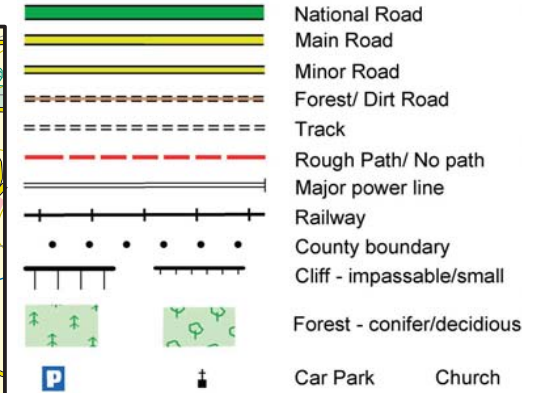

Miners Way & Historical Trail : Map 3 Knockvicar to Boyle & Ballaghboy

The National Trails Office encourages trail users to apply the Leave No Trace principles:

1. Plan ahead and prepare
2. Be considerate of others
3. Respect farm animals and wildlife
4. Travel and camp on durable ground
5. Leave what you find
6. Dispose of waste properly
7. Minimise the affects of fire