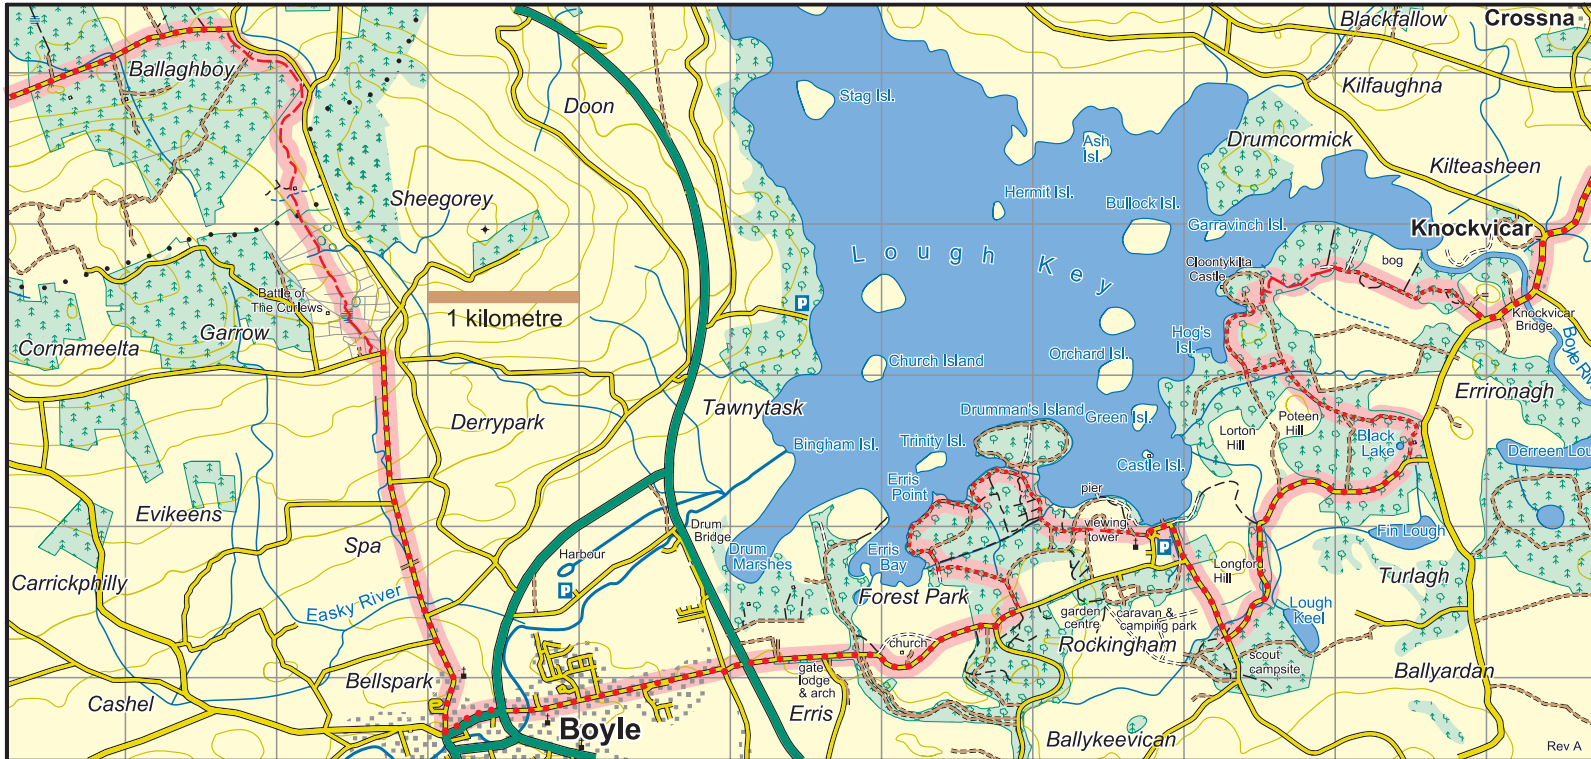

Miners Way & Historical Trail : Map 3 Knockvicar to Boyle & Ballaghboy

The National Trails Office encourages trail users to apply the Leave No Trace principles:

1. Plan ahead and prepare
2. Be considerate of others
3. Respect farm animals and wildlife
4. Travel and camp on durable ground
5. Leave what you find
6. Dispose of waste properly
7. Minimise the affects of fire