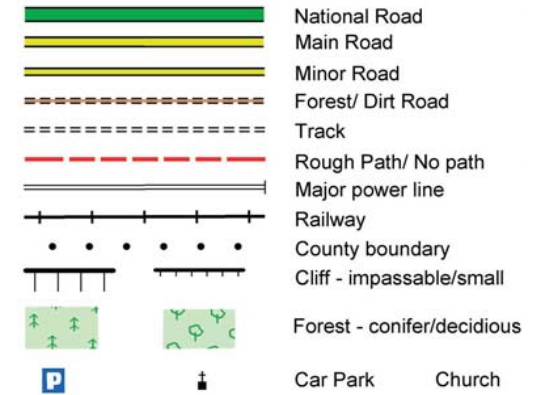

Miners Way : Map 1 Arigna to Drumshanbo

The National Trails Office encourages trail users to apply the Leave No Trace principles:

1. Plan ahead and prepare
2. Be considerate of others
3. Respect farm animals and wildlife
4. Travel and camp on durable ground
5. Leave what you find
6. Dispose of waste properly
7. Minimise the affects of fire