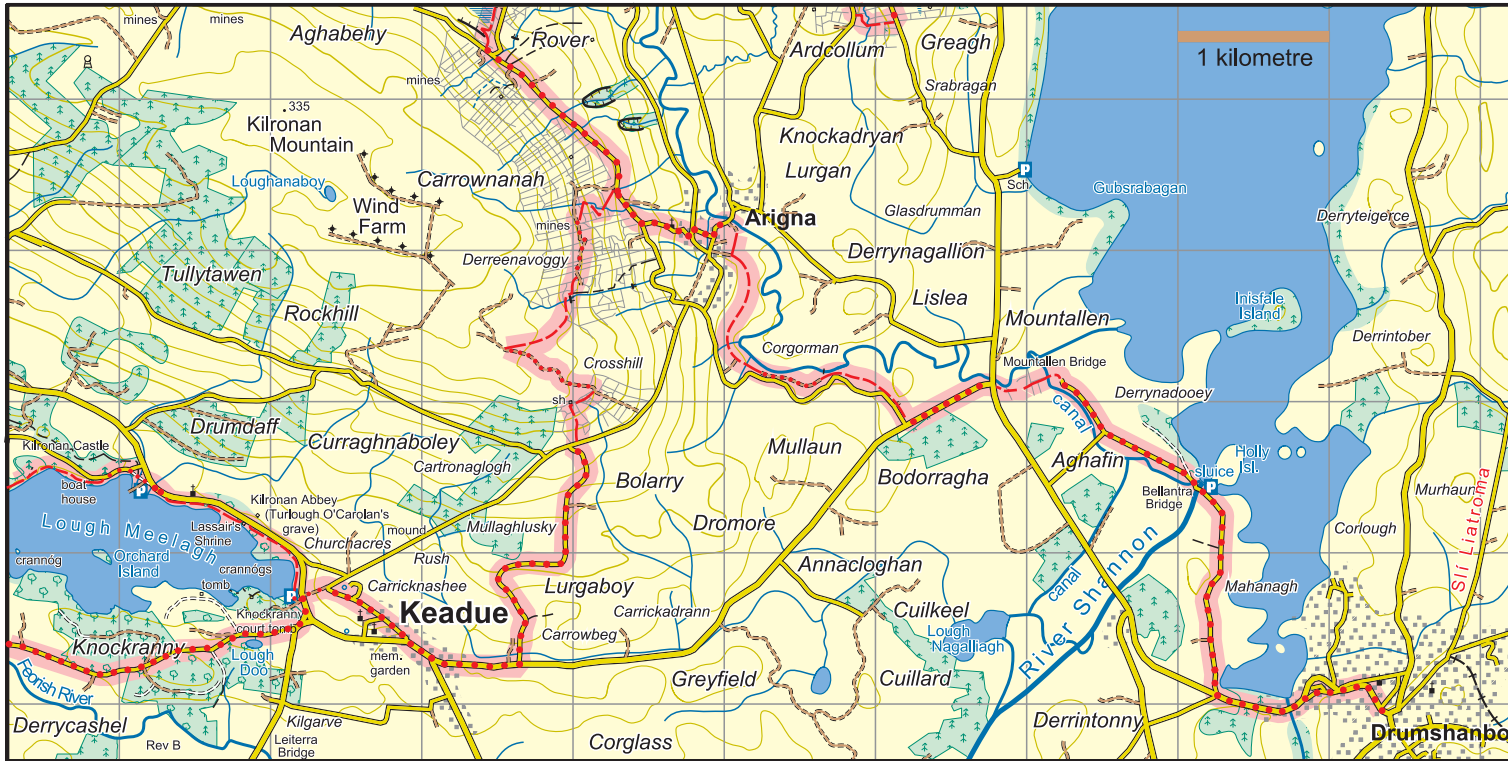

Miners Way : Map 1 Arigna to Drumshanbo

The National Trails Office encourages trail users to apply the Leave No Trace principles:

1. Plan ahead and prepare
2. Be considerate of others
3. Respect farm animals and wildlife
4. Travel and camp on durable ground
5. Leave what you find
6. Dispose of waste properly
7. Minimise the affects of fire